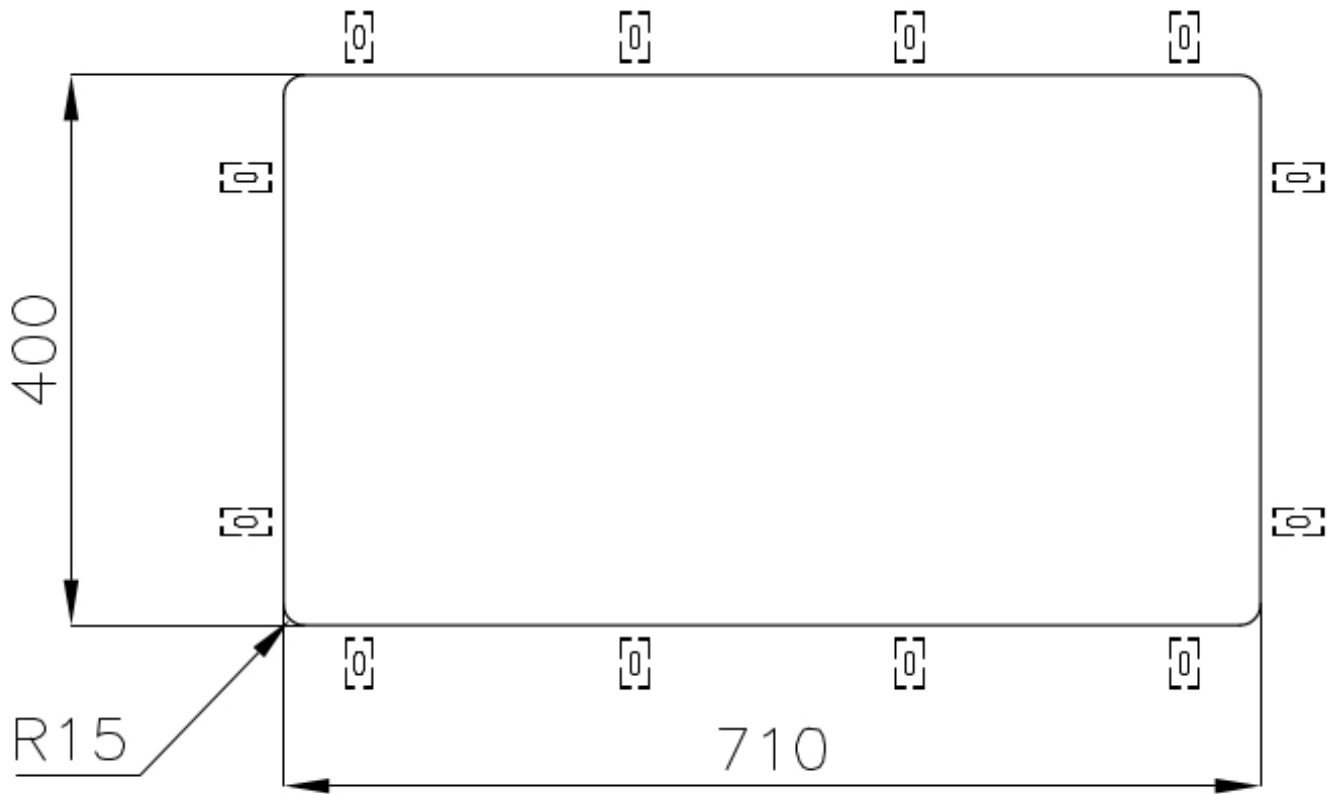

Width 75 cm

Bowl dimension 710 x 400 mm

Number of bowls 1 bowl

Waste fitting 3,5" drain

FEATURES

VINTAGE The Vintage finish gives the product a long-lived and elegant look, creating a surface that does not fear scratches.

Basket 3,5" waste fitting The drain is equipped with a large 3.5" drain, with the practical basket cap that prevents the discharge of solid parts.

High thickness 1mm thick steel. A significant thickness, which guarantees the maximum sturdiness and durability.

Small radius Bowls with squared shapes with a modern design and an increased capacity, for a minimal aesthetics connected with an extreme practicality.

TECHNICAL DATA

Cut out size
Dimensioni per foratura top